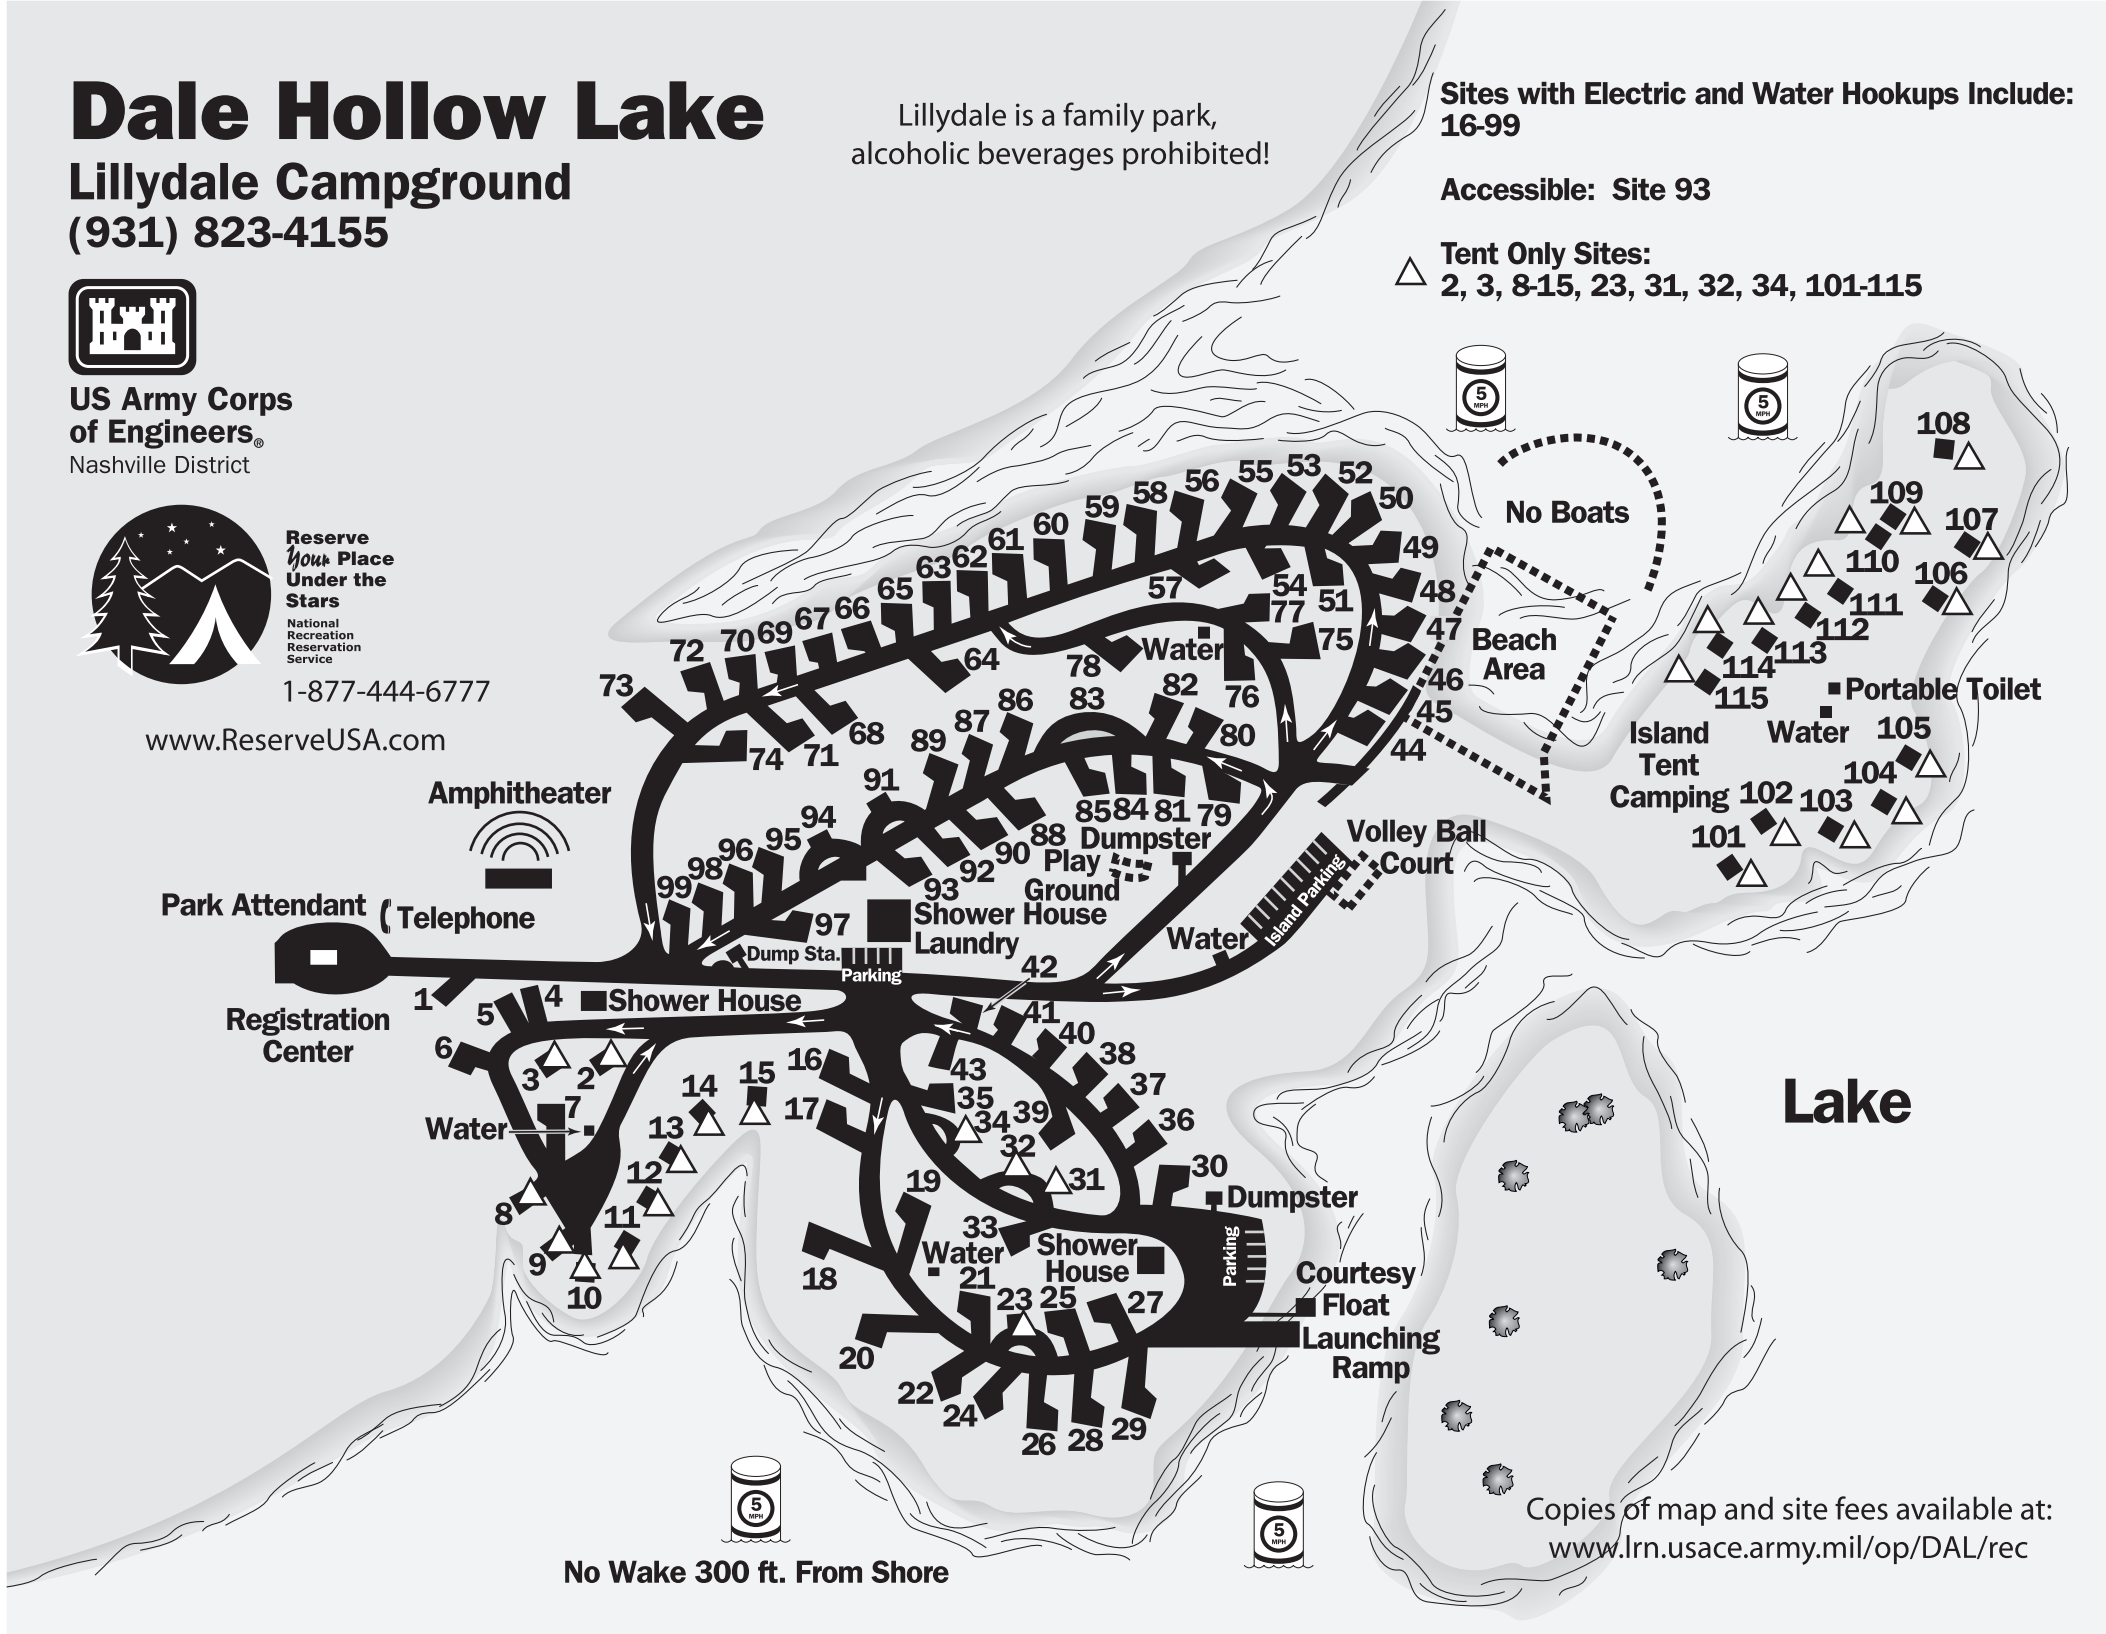

# Dale Hollow Lake

## Lillydale Campground

(931) 823-4155

US Army Corps  
of Engineers®

Nashville District

Reserve  
Your Place  
Under the  
Stars  
National  
Recreation  
Reservation  
Service

1-877-444-6777

www.ReserveUSA.com

Lillydale is a family park,  
alcoholic beverages prohibited!

Sites with Electric and Water Hookups Include:  
16-99

Accessible: Site 93

Tent Only Sites:  
2, 3, 8-15, 23, 31, 32, 34, 101-115

Copies of map and site fees available at:  
[www.lrn.usace.army.mil/op/DAL/rec](http://www.lrn.usace.army.mil/op/DAL/rec)